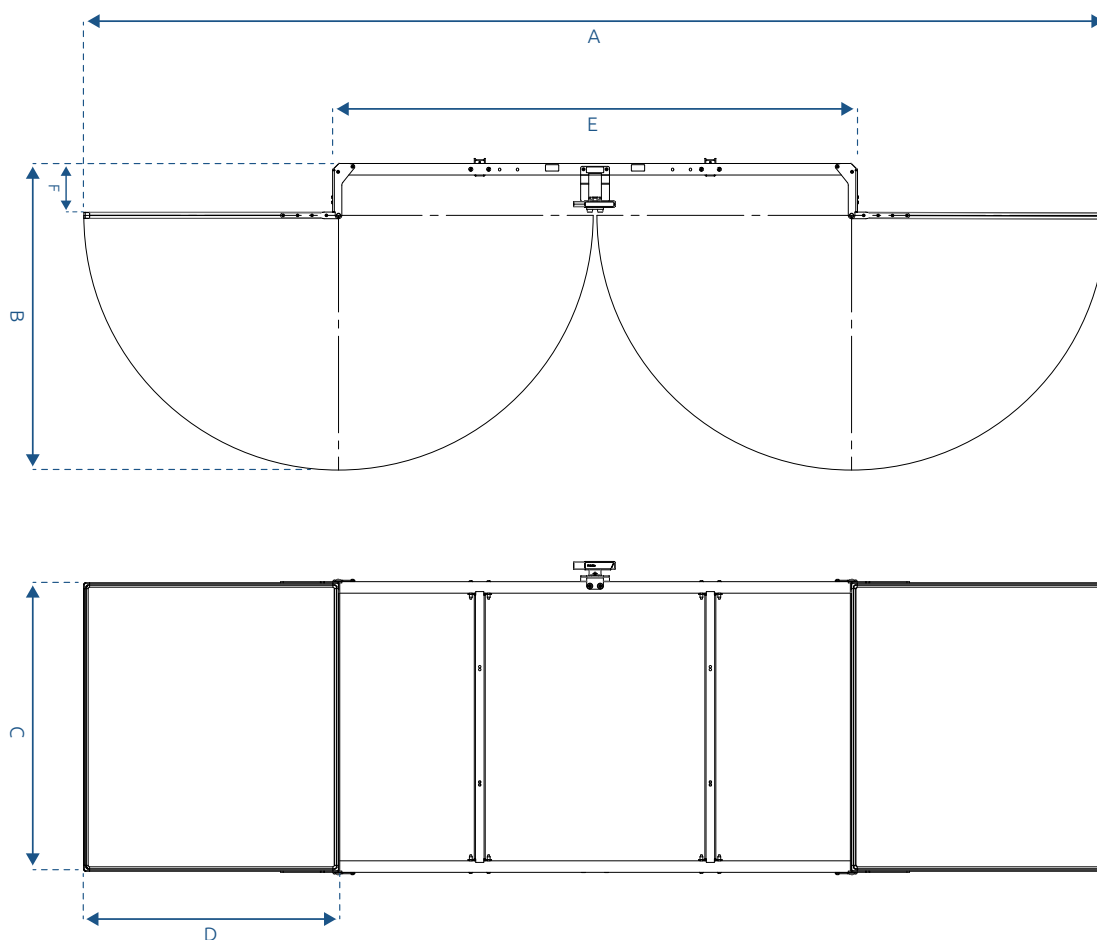

Technical specifications

PW.3.21065.0005, PW.3.21065.1004, PW.3.21075.0005, PW.3.21075.1004, PW.3.21086.0005, PW.3.21086.1004

	65"	75"	86"
General Information			
Suitable for	Current generation Prowise touchscreens Prowise Wall Bracket Prowise iPro Wall Lift G1/G2 Prowise iPro Mobile Lift G1		
Option to connect the Prowise iPro Keyboard tray	Yes		
Option to connect the Prowise MOVE camera	Yes, at the top and bottom, through ¼" screw hole		
Scratch resistant	Mhos 5		
Magnetic	Yes		
Dry erasable	Yes		
Writable	Two sides per whiteboard, writable with whiteboard markers		
Frame material	Aluminium, steel		
Whiteboard material	Aluminium with enamel coating		
Frame colour	Black (RAL 9005)		
Whiteboard colour	White (RAL 9003)		
Warranty	5 years		
Frame gross weight	17.0 kg 37.48 lbs	18.2 kg 40.12 lbs	19.9 kg 43.87 lbs
Whiteboard gross weight	13.6 kg 29.98 lbs	16.6 kg 36.60 lbs	23.4 kg 51.59 lbs
Total gross weight	30.6 kg 67.46 lbs	34.8 kg 76.72 lbs	43.3 kg 95.46 lbs
Frame net weight	14.0 kg 30.86 lbs	15.2 kg 33.51 lbs	16.9 kg 37.26 lbs
Whiteboard net weight	10.4 kg 22.93 lbs	13.4 kg 29.54 lbs	20.2 kg 44.53 lbs
Total net weight	24.4 kg 53.79 lbs	28.6 kg 63.05 lbs	37.1 kg 81.79 lbs
Frame packaging dimensions (WxDxH)	2085 x 305 x 110 mm 80.63x12.01x4.33 inch	2085 x 305 x 110 mm 80.63x12.01x4.33 inch	2085 x 305 x 110 mm 80.63x12.01x4.33 inch
Whiteboard packaging dimensions (WxDxH)	1155 x 1050 x 68 mm 45.47x41.34x2.68 inch	1155 x 1050 x 68 mm 45.47x41.34x2.68 inch	1155 x 1050 x 68 mm 45.47x41.34x2.68 inch

Sizes

	A	B	C	D	E	F
65"	3087 mm 121.54 inch	948 mm 37.32 inch	885 mm 34.84 inch	769 mm 30.28 inch	1591 mm 62.64 inch	191 mm 7.52 inch
75"	3547 mm 139.65 inch	1063 mm 41.85 inch	1000 mm 39.37 inch	884 mm 34.80 inch	1821 mm 71.69 inch	191mm 7.52 inch
86"	4051 mm 159.49 inch	1190 mm 46.85 inch	1138 mm 44.80 inch	1010 mm 39.76 inch	2073 mm 81.61 inch	191 mm 7.52 inch